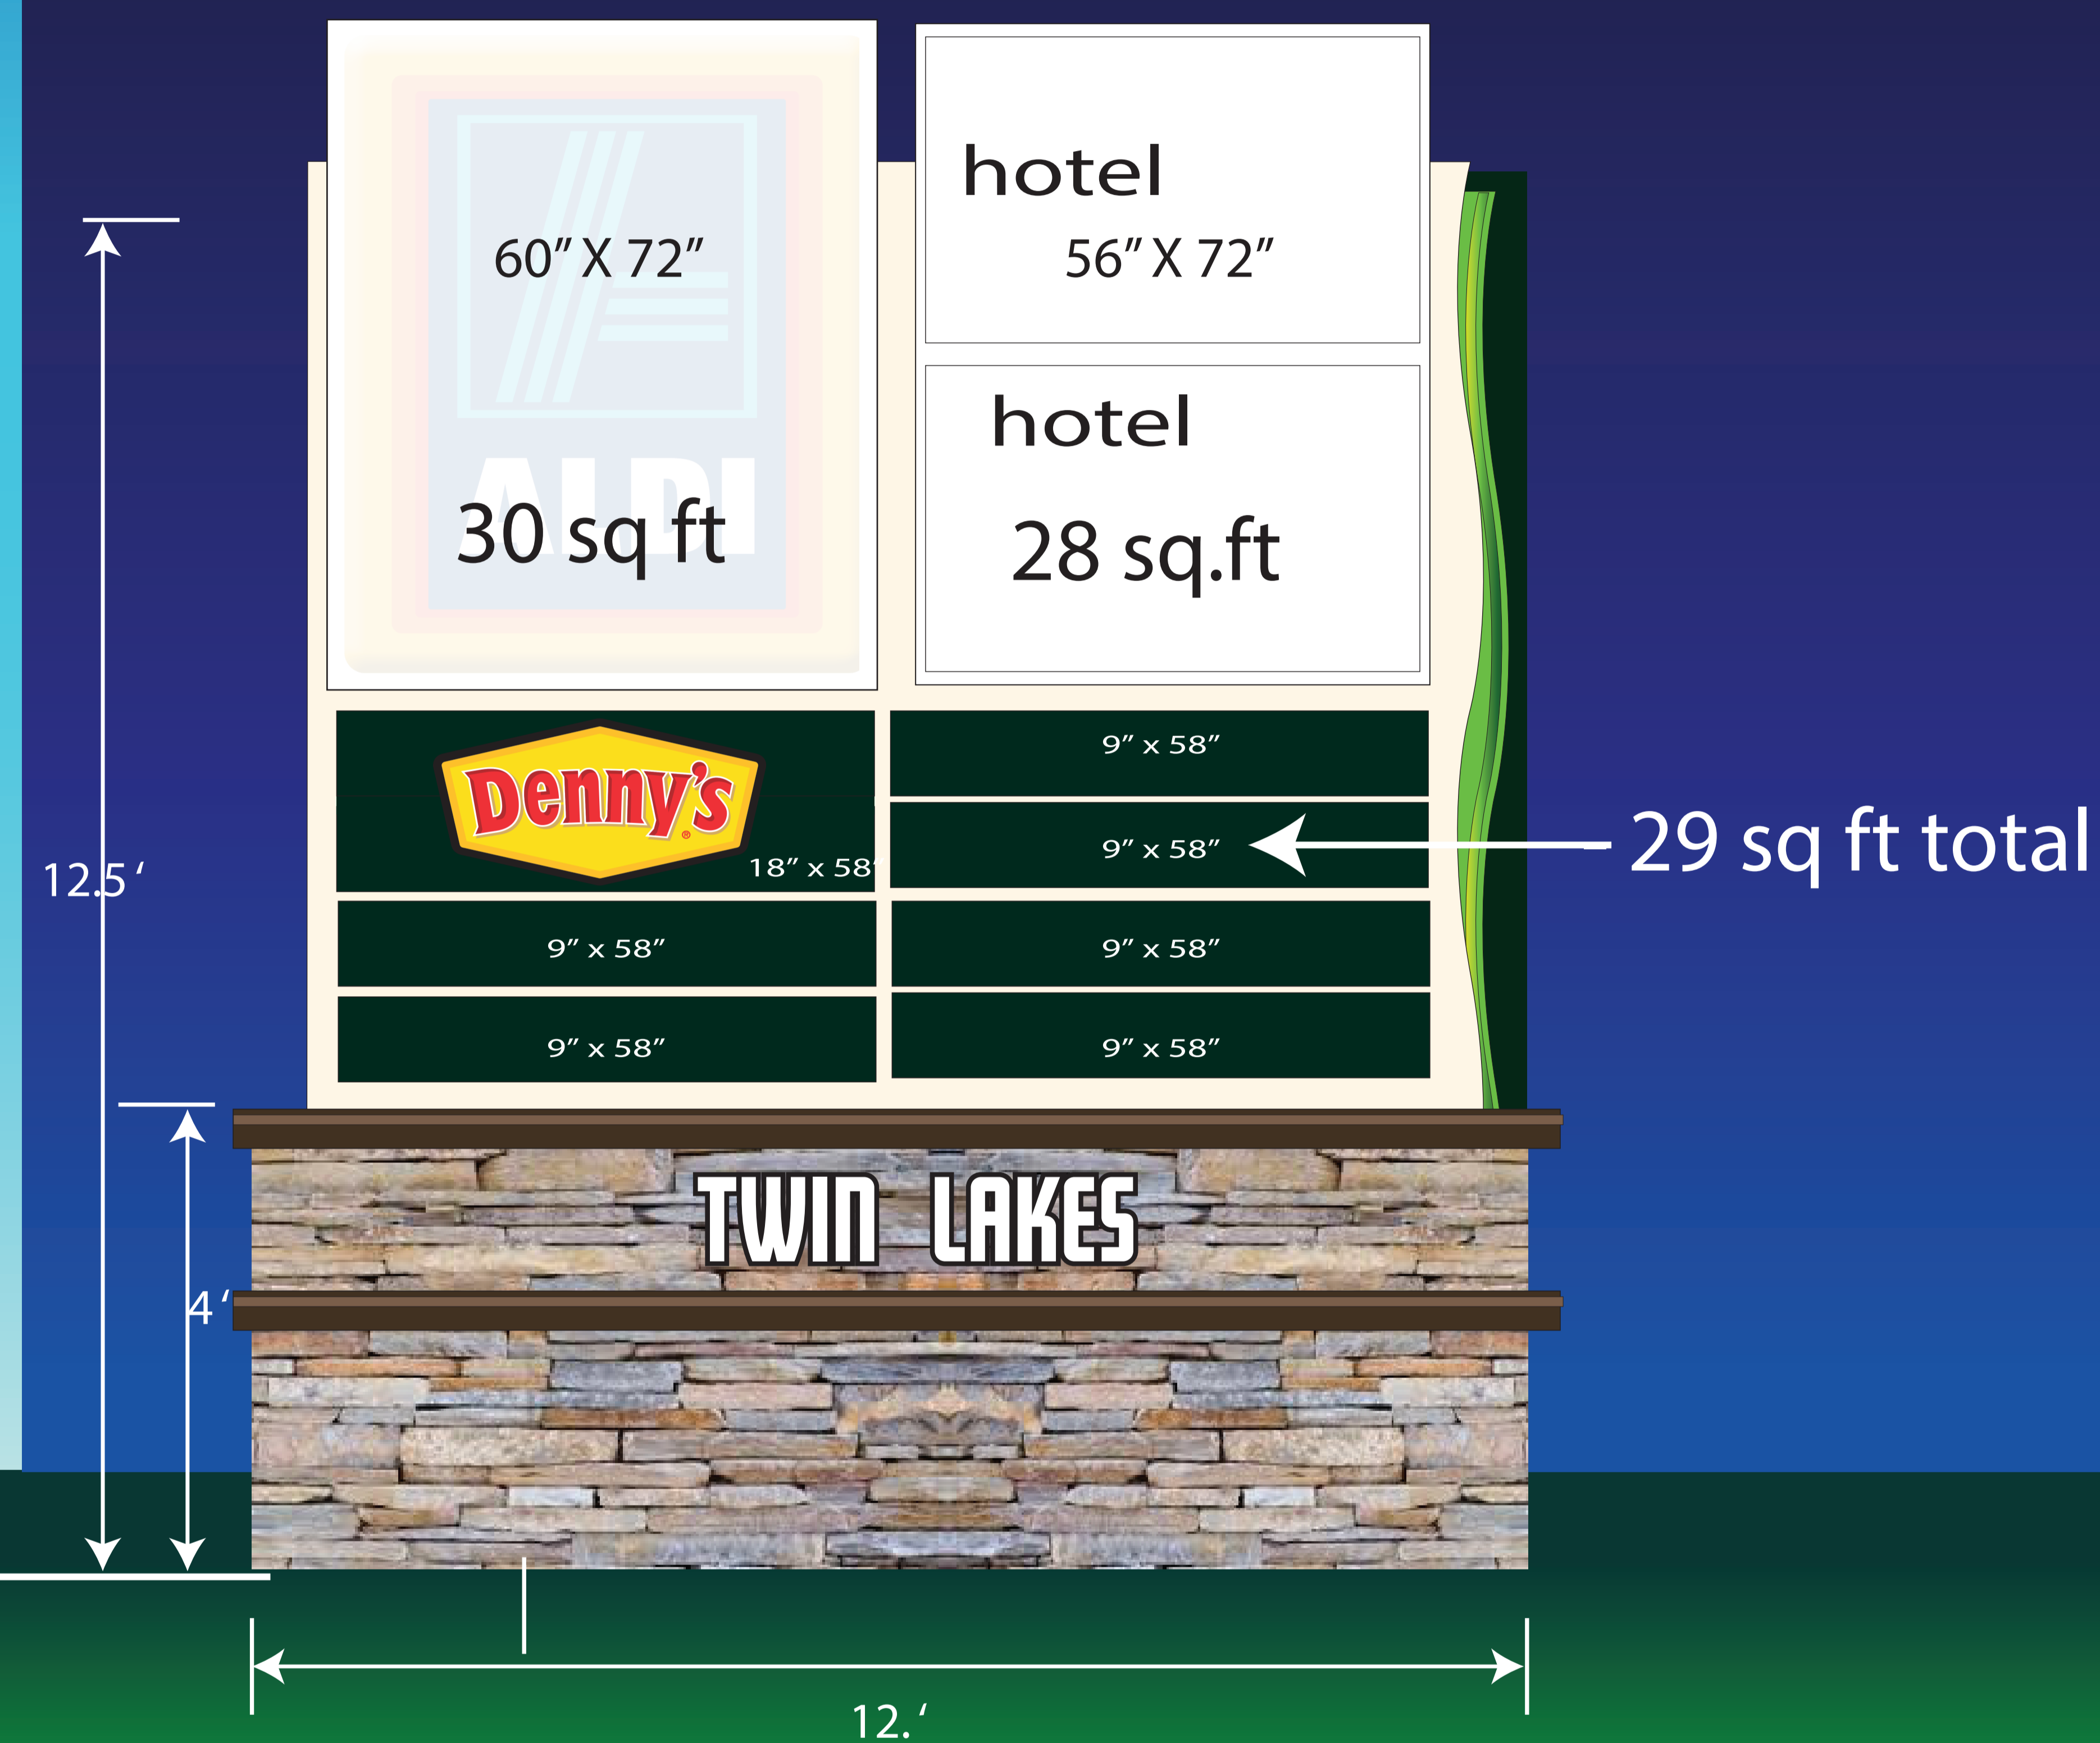

Sign area total : 63.5 sq. ft

Sign area total : 87 sq. ft

### MONUMENT SIGN -Iona Lane

MONUMENT SIGN - hotel entrance( 1 )  
12.5' high x 8'wide

\* NOTE SQ FT SIZES ARE PER SIDE

### MONUMENT SIGNS - Twin lakes Pkwy / Mt Ridge

MONUMENT SIGN- grocery entrance ( 2 )  
12.5' high x 12'wide

\* NOTE SQ FT SIZES ARE PER SIDE