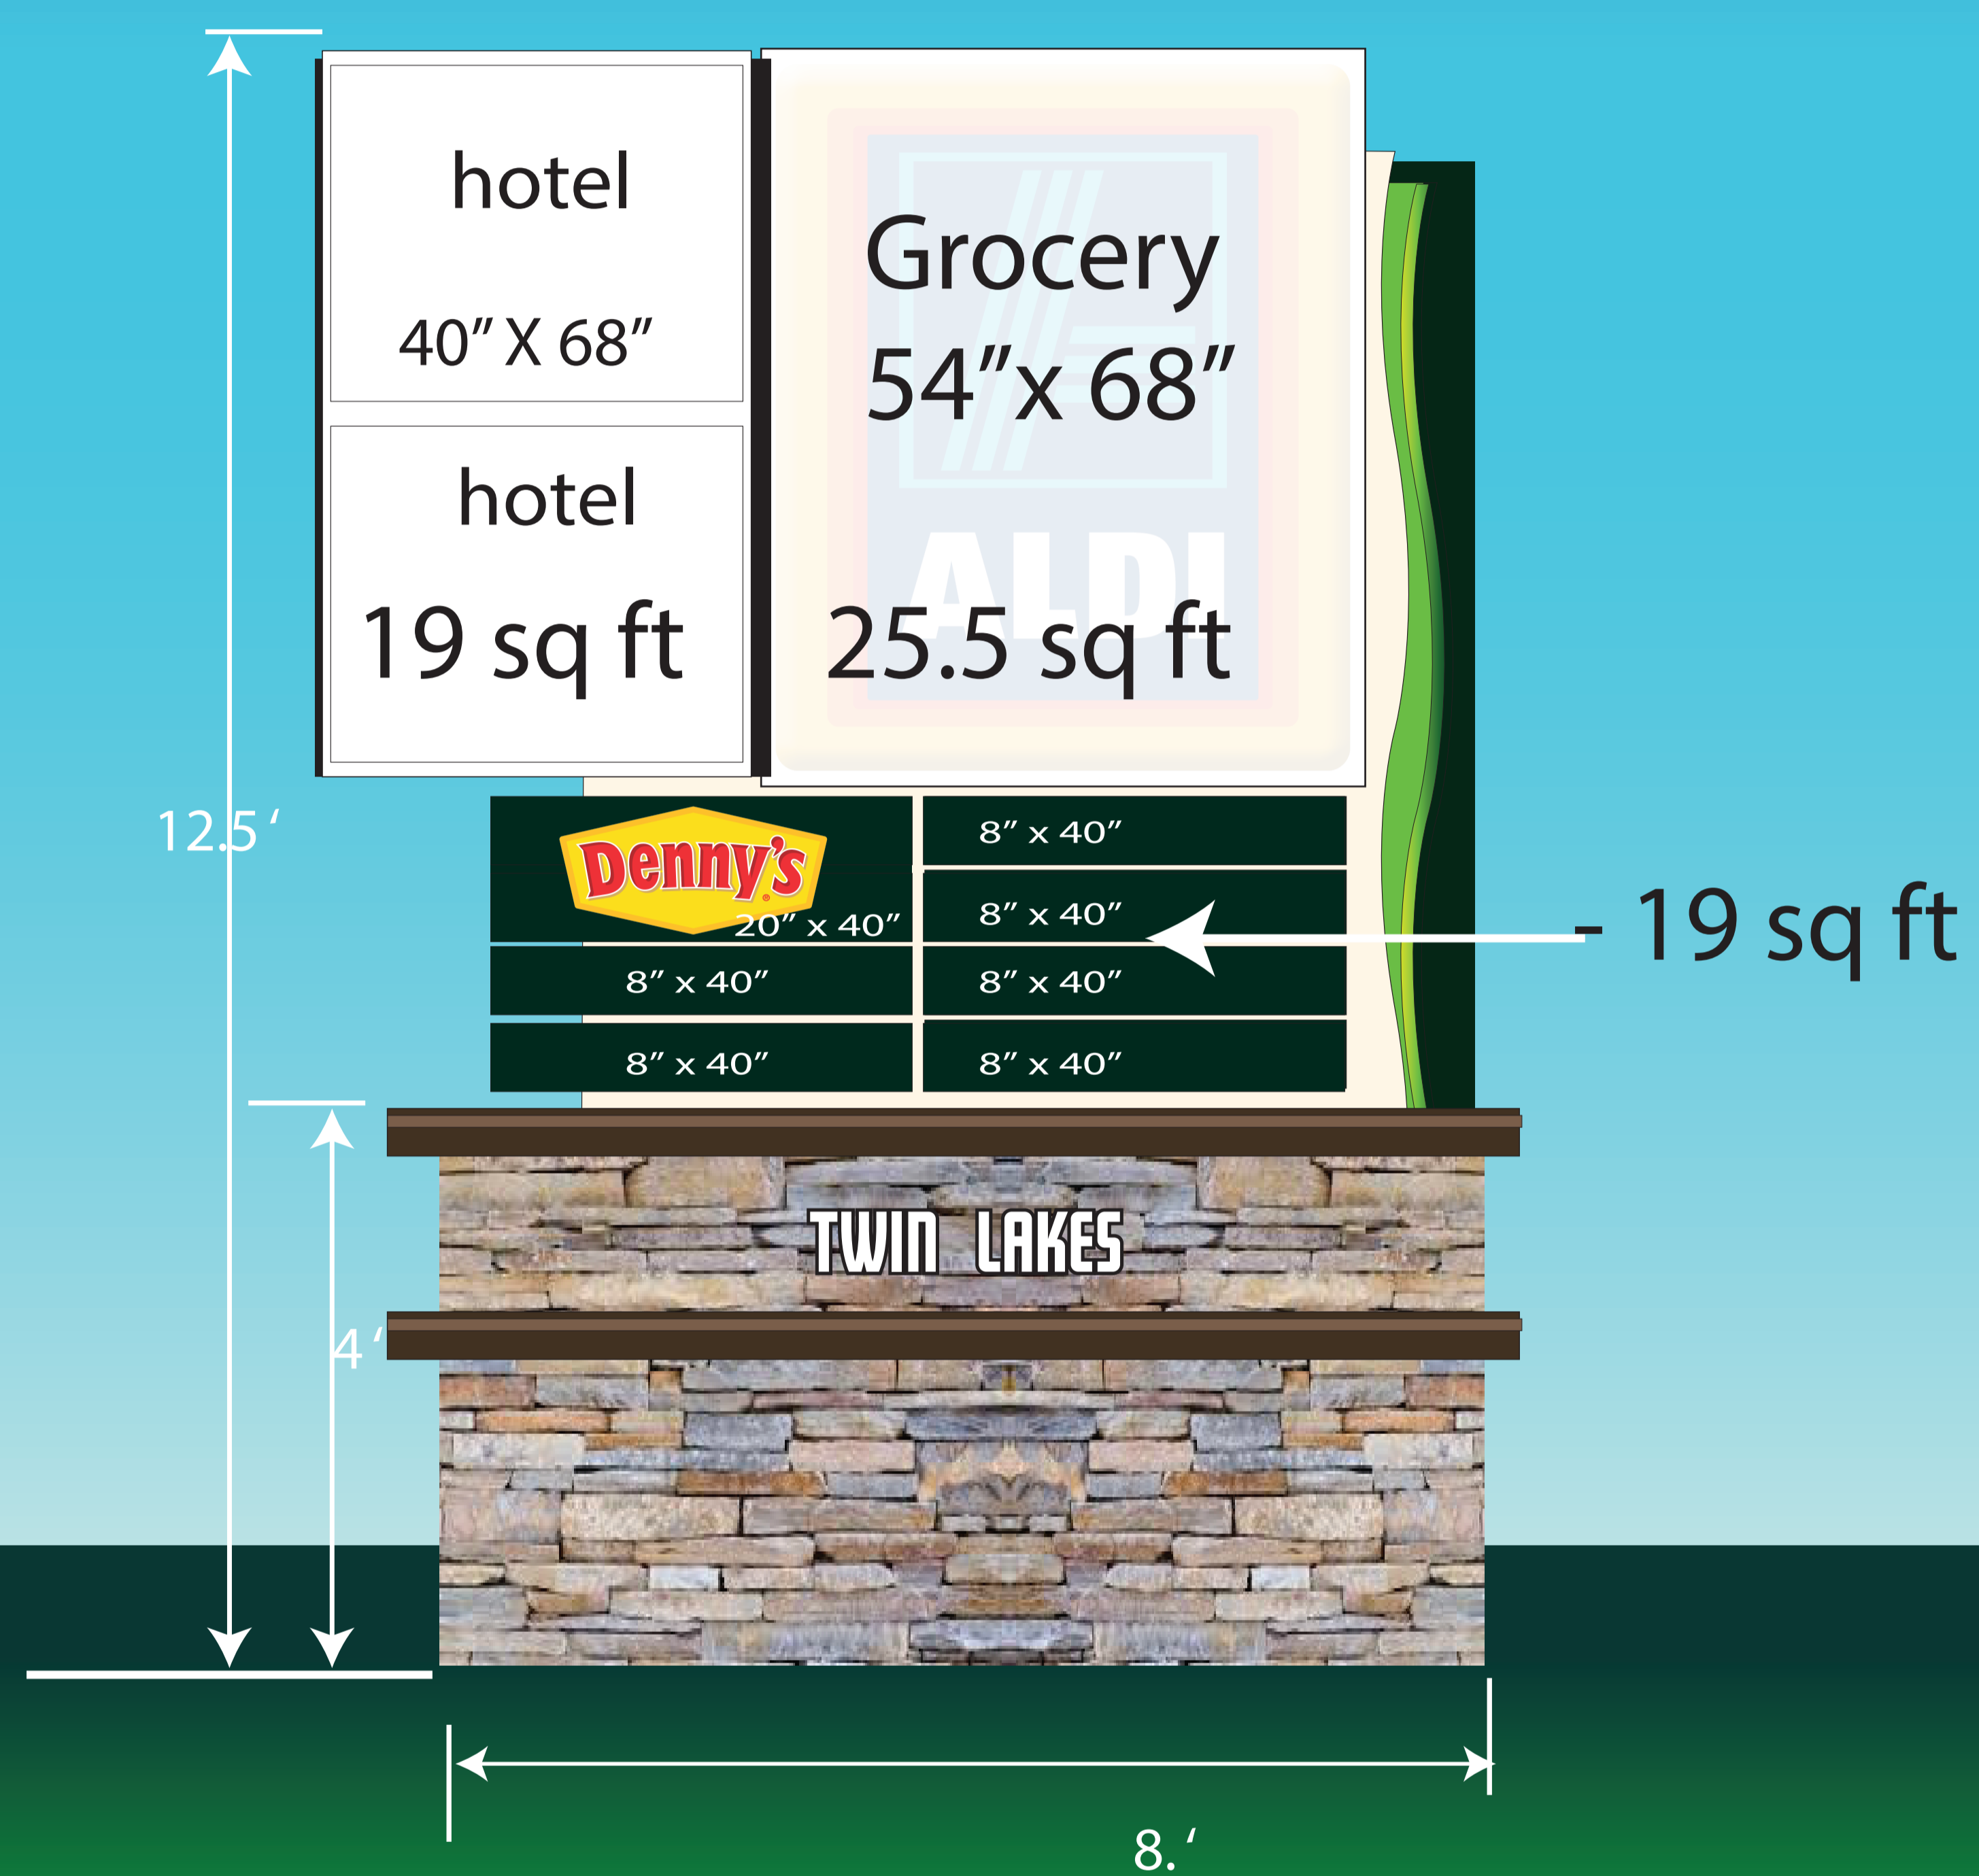

Sign area total : 63.5 sq. ft

Sign area total : 87 sq. ft

### MONUMENT SIGN -Iona Lane

MONUMENT SIGN - hotel entrance( 1 )  
12.5' high x 8'wide

\* NOTE SQ FT SIZES ARE PER SIDE

### MONUMENT SIGNS - Twin lakes Pkwy / Mt Ridge

MONUMENT SIGN- grocery entrance ( 2 )  
12.5' high x 12'wide

\* NOTE SQ FT SIZES ARE PER SIDE